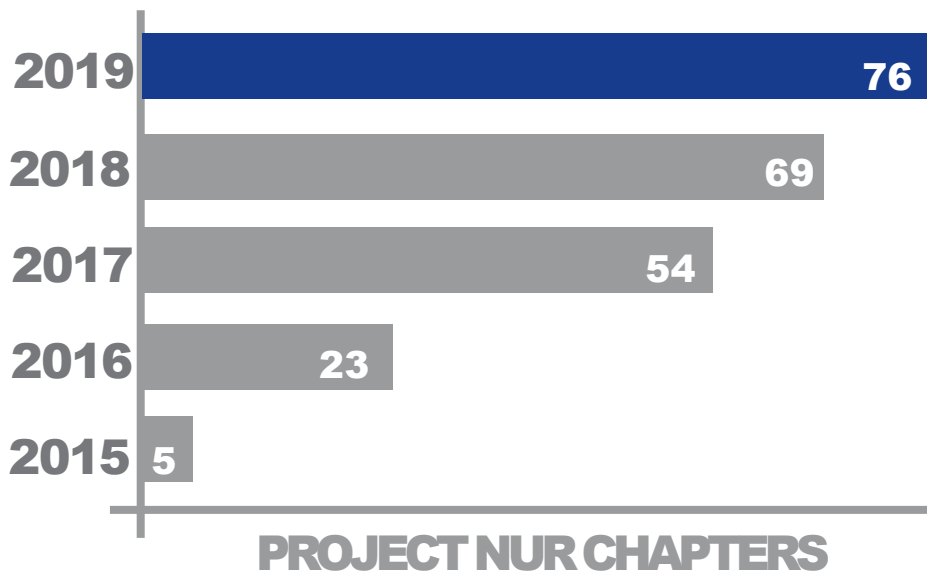

PROJECT NUR STATS

Welcoming New Chapters

SOCIAL MEDIA

FACEBOOK
Average Reach =
70 people/day